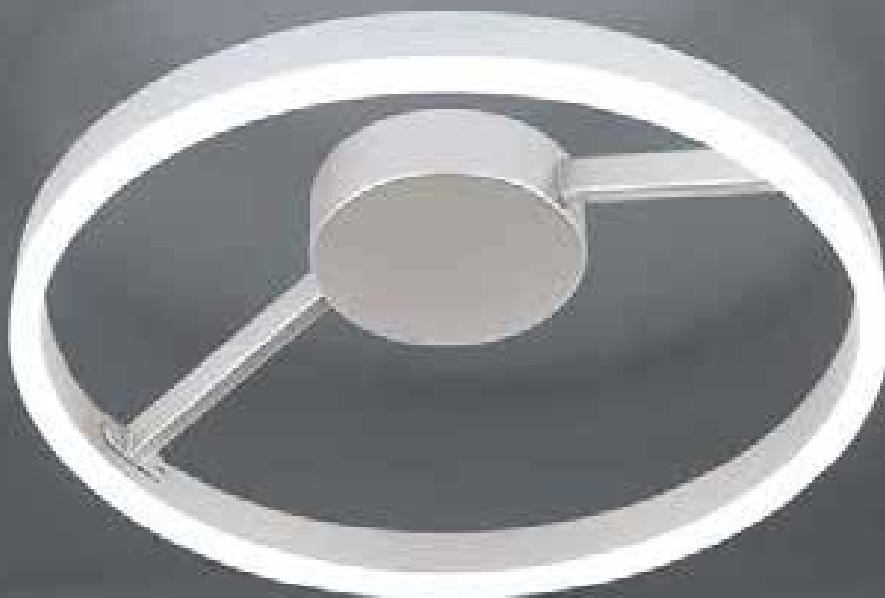

MANSION

orion

LED
●●●●●
●●●●●
●●●●●

1

DL 7-680/63
Schwarz

Ø 63 cm, H 11 cm
LED 43 W/3360 lm/3000 K
dimmbar/dimmable

2

DL 7-680/43
Schwarz

Ø 43 cm, H 11 cm
LED 29 W/2240 lm/3000 K
dimmbar/dimmable

1
dimmbar mit:
Phasenabschrittdimmer
LED-Dimmer

dimmbar mit:
Phasenabschrittdimmer
LED-Dimmer

1

dimmbar mit:
Phasenabschrittdimmer
LED-Dimmer

2

FLOAT

LED
●●●●
●●●●
●●●●

1

DL 7-663

Titan

Ø 40 cm, H 10 cm

LED 32 W/1950 lm/3000 K

dimmbar/dimmable

2

DL 7-664

Titan

Ø 60 cm, H 14,5 cm

LED 42 W/2730 lm/3000 K

dimmbar/dimmable

ORION

19

2 
dimmbar mit:
Phasenabschrittdimmer
LED-Dimmer