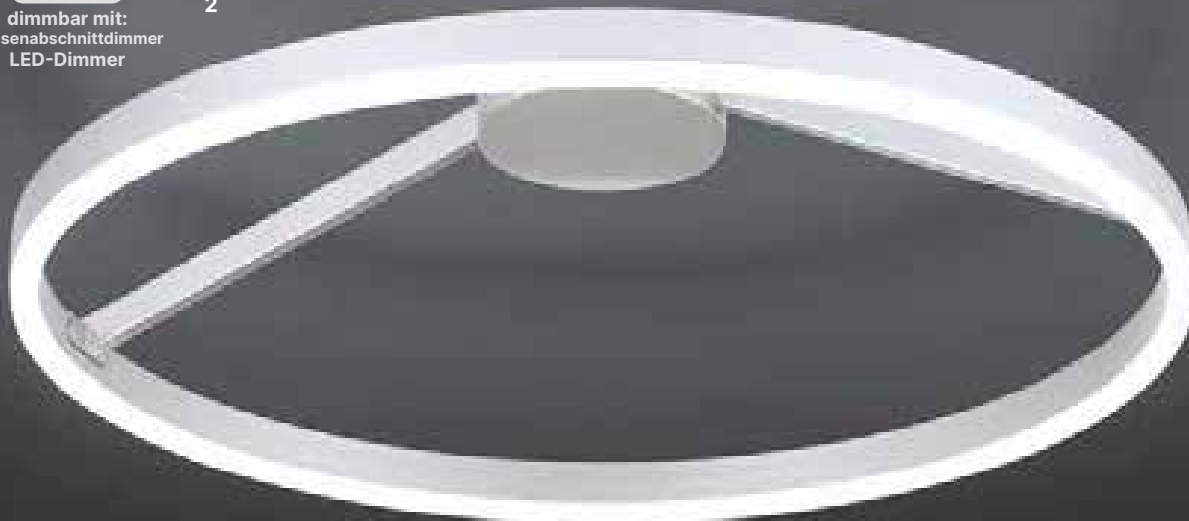

MANSION

orion

LED
●●●●●
●●●●●
●●●●●

1

DL 7-680/63
Schwarz

Ø 63 cm, H 11 cm
LED 43 W/3360 lm/3000 K
dimmbar/dimmable

2

DL 7-680/43
Schwarz

Ø 43 cm, H 11 cm
LED 29 W/2240 lm/3000 K
dimmbar/dimmable

1
dimmbar mit:
Phasenabschrittdimmer
LED-Dimmer

dimmbar mit:
Phasenabschrittdimmer
LED-Dimmer

1

dimmbar mit:
Phasenabschrittdimmer
LED-Dimmer

2

FLOAT

LED
●●●●
●●●●
●●●●

1

DL 7-663

Titan

Ø 40 cm, H 10 cm

LED 32 W/1950 lm/3000 K

dimmbar/dimmable

2

DL 7-664

Titan

Ø 60 cm, H 14,5 cm

LED 42 W/2730 lm/3000 K

dimmbar/dimmable

ORION

19

2 
dimmbar mit:
Phasenabschrittdimmer
LED-Dimmer