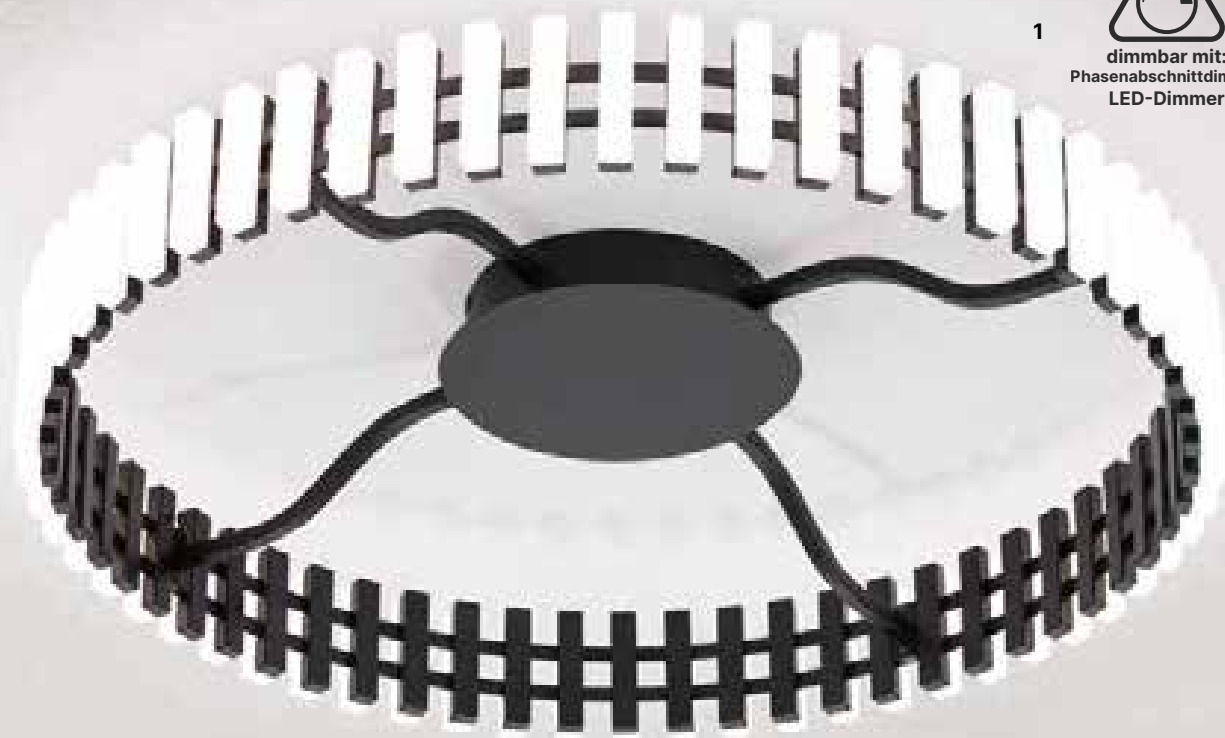

Ø 83 cm, GesH 150 cm

LED 126 W/10080 lm/3000 K

dimmbar/dimmable

LED

1

dimmbar mit:
Phasenabschrittdimmer
LED-Dimmer

dimmbar mit:
Phasenabschrittdimmer
LED-Dimmer

2

MANSION

orion

LED
●●●●●
●●●●●
●●●●●

1

DL 7-680/63
Schwarz

Ø 63 cm, H 11 cm
LED 43 W/3360 lm/3000 K
dimmbar/dimmable

2

DL 7-680/43
Schwarz

Ø 43 cm, H 11 cm
LED 29 W/2240 lm/3000 K
dimmbar/dimmable

1
dimmbar mit:
Phasenabschrittdimmer
LED-Dimmer

dimmbar mit:
Phasenabschrittdimmer
LED-Dimmer

1

dimmbar mit:
Phasenabschrittdimmer
LED-Dimmer

2

FLOAT