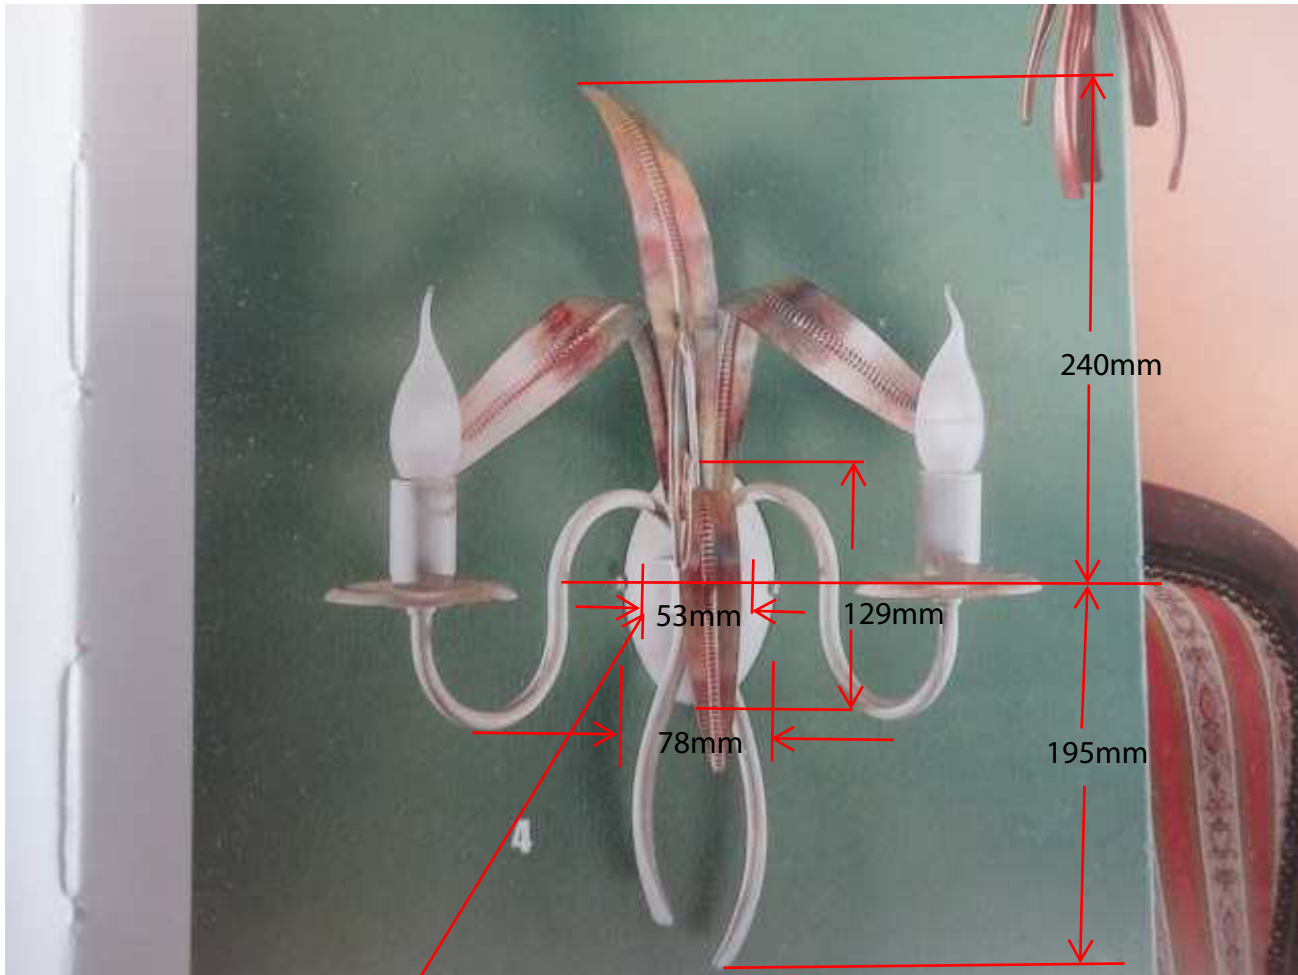

WA 2-1130/2

B=345mm

Fixing-points for the bow: 52mm

WA 2-1130/1

---